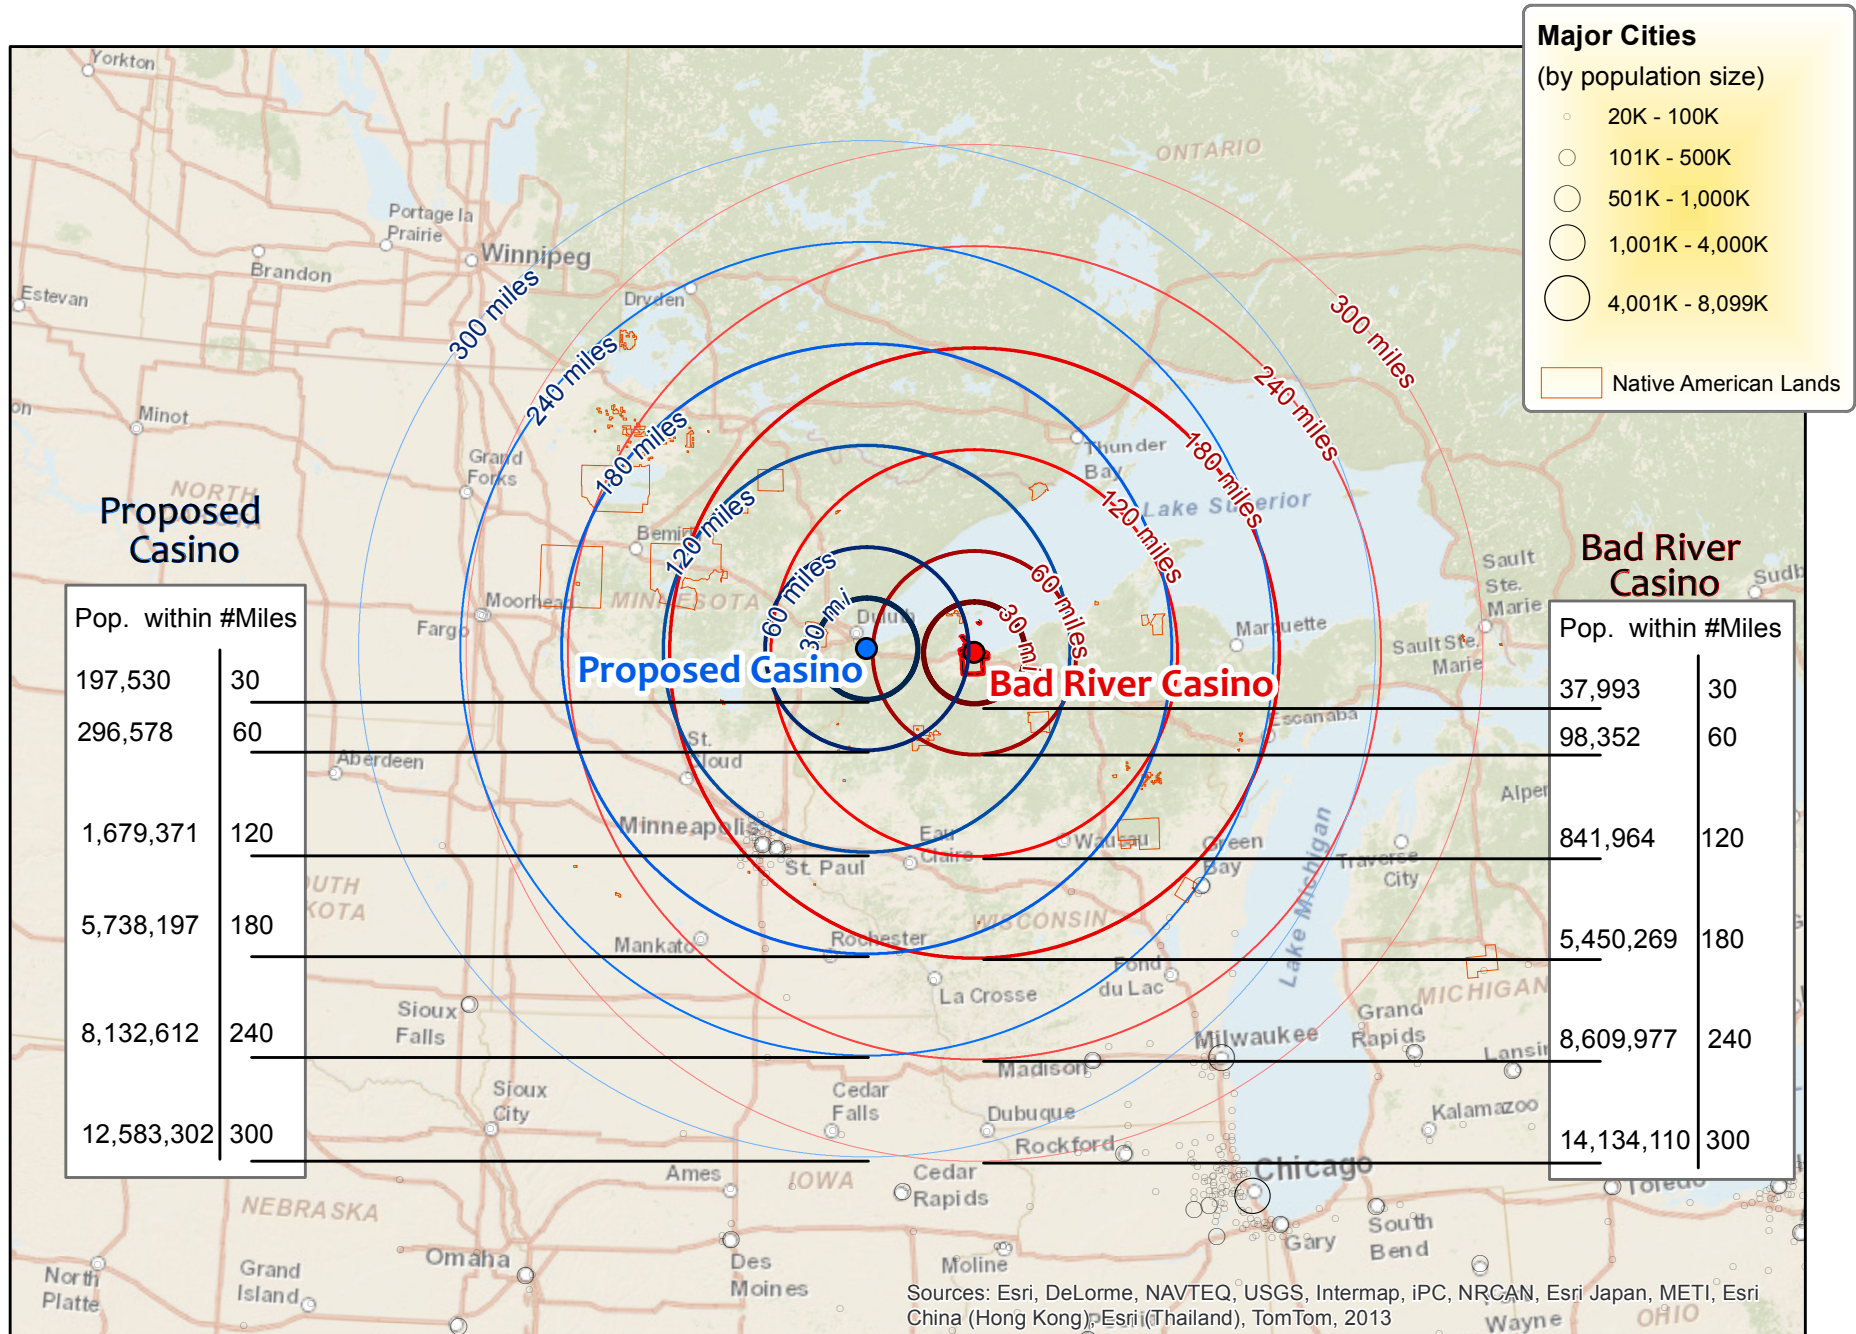

Populations within 300 Miles of the Proposed and Bad River Casinos

Coordinate System: NAD 1983, UTM 15
Created on 5/28/2013

Map Created by Natural Resources Department,
Bad River Band of the Lake Superior Chippewa Indians

Sources: Esri, DeLorme, NAVTEQ, USGS, Intermap, iPC, NRCAN, Esri Japan, METI, Esri China (Hong Kong), Esri (Thailand), TomTom, 2013